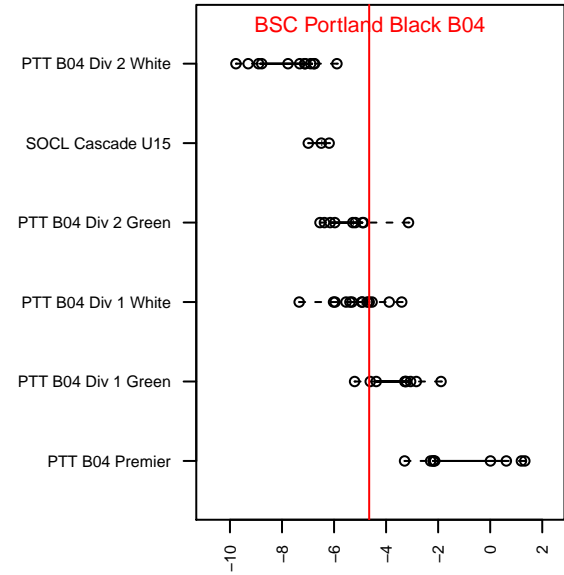

BSC Portland Black B04

Bridlemile SC Portland
 Portland, OR
 B04 total strength=826
 attack=1.61 defense=0.74
 fall league = PTT B04 Div 1 White
 spr league = Spr OYS B04 Div 1 Green
 notes= Legends

alt names used:
 BSC 04B Black
 BSC 04B Black

Venues played:
 2016 PTT B04 Division 1 White
 2016 Spr OYS B04 Division 1 Green

BSC Portland Black B04
 Dots are actual minus expected GF (blue circles) and GA (red triangles).
 Blue line is smoothed change in attack strength. Red is smoothed change in defense strength.

**attack and defense variance (black dot)
relative to other teams
and top 10 in region**

**attack and defense rating
relative to others at age
and all opponents in last 13 months**

Performance relative to 13 month average